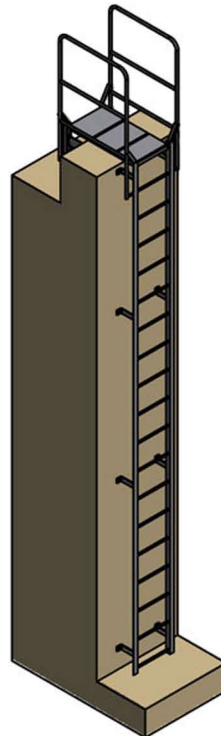

# A-Mezz Fixed Vertical Ladders

with or without parapet crossover

LAYOUT SERVICE  
AND QUOTATION  
WORKSHEET

**For a custom quote please print out, complete and FAX to 866-550-5745,  
or EMAIL to info@amezz.com**

Name \_\_\_\_\_ City \_\_\_\_\_ State \_\_\_\_\_ Zip \_\_\_\_\_  
 Company \_\_\_\_\_ Phone \_\_\_\_\_ Ext \_\_\_\_\_  
 Address \_\_\_\_\_ Fax \_\_\_\_\_  
 \_\_\_\_\_ Email \_\_\_\_\_

Dimension of (A) (floor to parapet): \_\_\_\_\_  
 Dimension of (B) (parapet thickness): \_\_\_\_\_  
 Dimension of (C) (parapet to roof descent): \_\_\_\_\_

**NOTE: if there is no parapet, the dimensions of (B) and (C) will be zero (0") and no crossover will be needed.**

**Add-ons:**

- Steel safety cage (required for climbs over 20')
- LG6: Lockable security rung door
- CG: cage entry gate
- MLG24-P: 24" safety gate for top of ladder