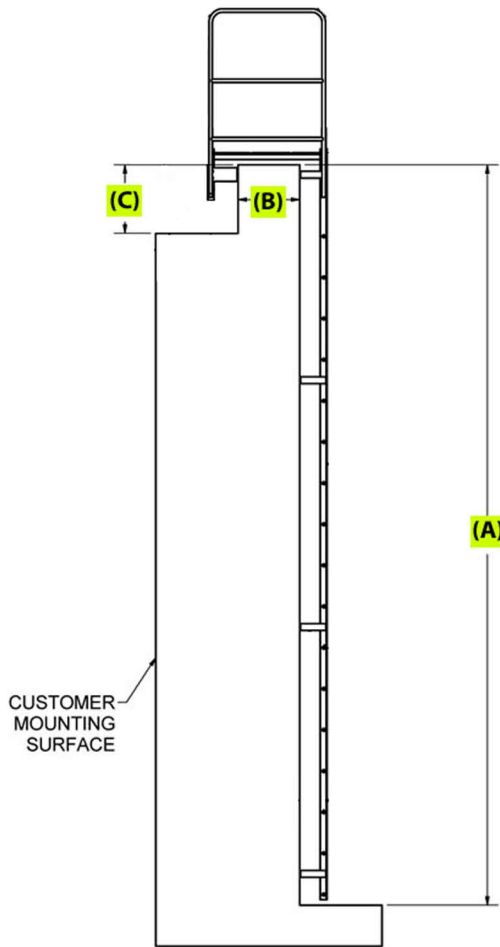

**NOTE: if there is no parapet, the dimensions of (B) and (C) will be zero (0") and no crossover will be needed.**

**Add-ons:**

- Steel safety cage (required for climbs over 20')
- LG6: Lockable security rung door
- CG: cage entry gate
- MLG24-P: 24" safety gate for top of ladder