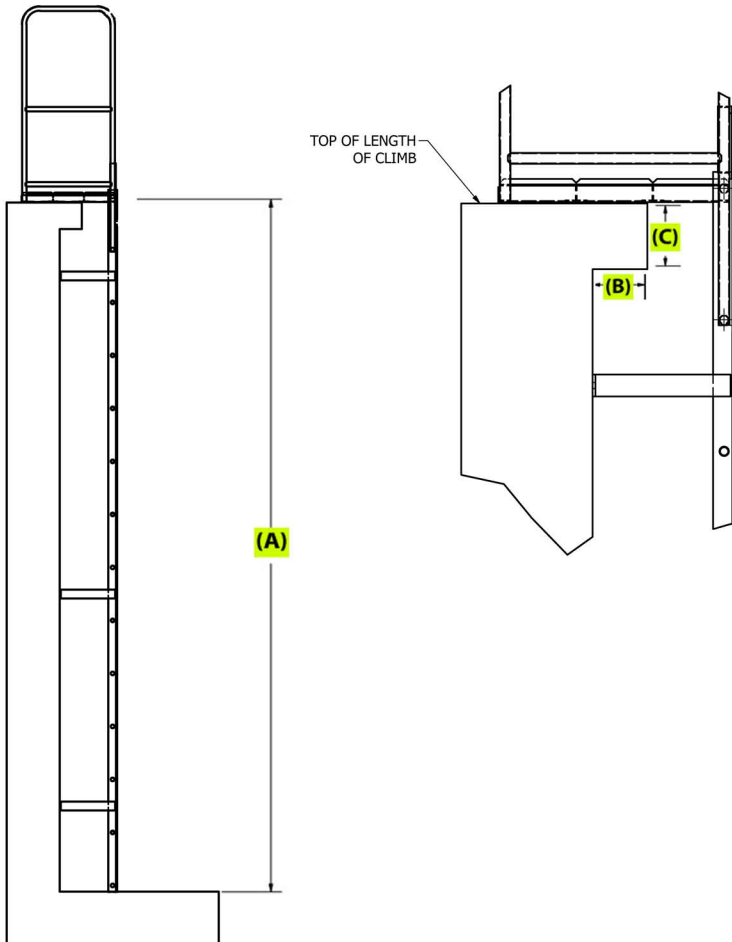

A-Mezz Fixed Vertical Ladders

w/ step-across platform for gutter or other obstruction clearance

LAYOUT SERVICE
AND QUOTATION
WORKSHEET

For a custom quote please print out, complete and FAX to 866-550-5745,
or EMAIL to info@amezz.com

Name _____ City _____ State _____ Zip _____
Company _____ Phone _____ Ext _____
Address _____ Fax _____
_____ Email _____

Dimension of (A) (floor to roof height): _____
Dimension of (B) (gutter distance out from wall): _____
Dimension of (C) (gutter distance down from top): _____

NOTE: If there are obstructions other than a gutter, just note the distance out from wall in dimension (B). *I.e. 3" bundle of wires behind ladder installation location.*

Add-ons:

- ☐ Steel safety cage (required for climbs over 20')
- ☐ LG6: Lockable security rung door
- ☐ CG: cage entry gate
- ☐ MLG24-P: 24" safety gate for top of ladder

Finish:

- ☐ Standard powder coat
- ☐ Hot dipped galvanized
- ☐ Aluminum
- ☐ Stainless steel

FOR ASSISTANCE CALL:
888-432-2657
8AM-5:00 PM EST

1737 Georgetown Rd.; Ste E
Hudson, OH 44236
e-mail: info@amezz.com
www.amezz.com